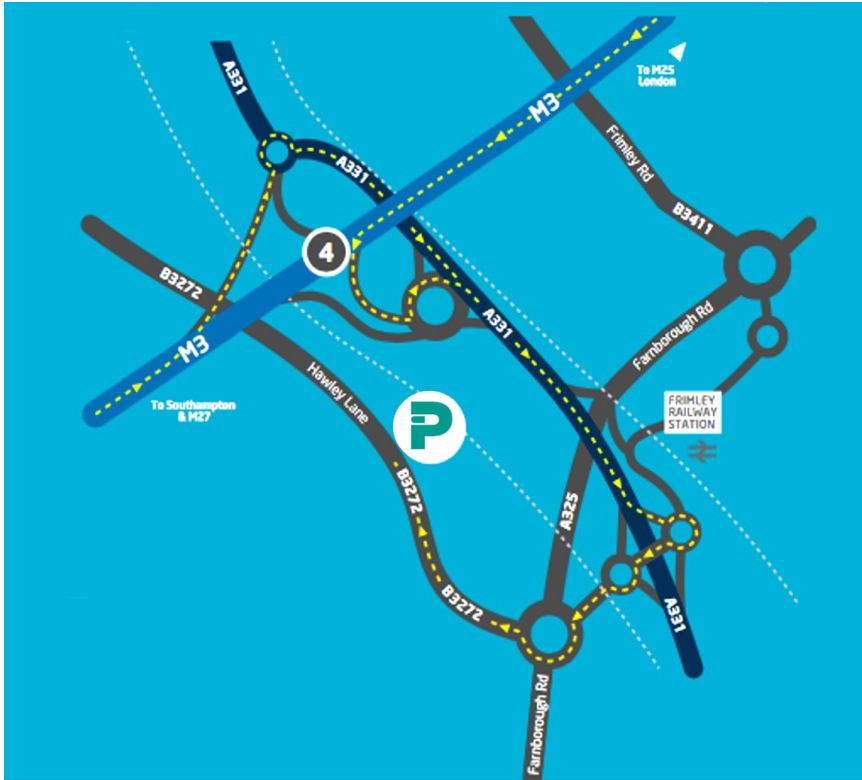

PHARMAHOUSE

How to find us

Sat Nav
Postcode
GU14 8JE

Unit 1
Chancerygate Way
Hawley Lane (B3272)
Farnborough
Hampshire
GU14 8FF

T: 0870 720 3349

www.pharmahouse.co.uk